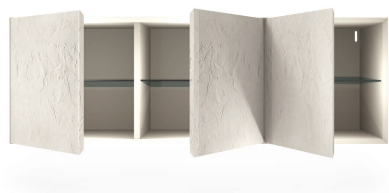

Vista interna / Internal view

Art. MA-3P