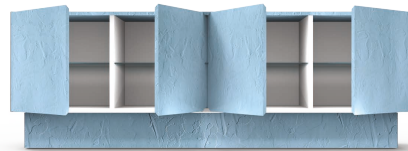

/ Sideboards 3 and 4 doors made with mdf structure, with matte lacquered interior. Structure with 45° inclined edge. External finish and doors: matte lacquered, matte lacquered and printed mortar, covered with glass fiber printed fabric, directly printed with glossy lacquer with extra-gloss finish. Protective finish: non-toxic opaque and extra-gloss. Including hardware for push pull.

Dimensioni / Size (L/W x A/H x P/D)
220 x 76 x 49,5 cm
7'2.6" x 2'5.9" x 1'7.5"

N° 4 ripiani in vetro
/ N° 4 glass shelves

Kg 105 m³ 1,53

Vista interna / Internal view

Art. MA-1P + CO-1V

Art. MA-2P + CO-2V

Maniglie per madia / Handles for sideboard

Maniglie in metallo lavorate a mano con finitura colori: oro e nickel. Utilizzabili esclusivamente per madia MA-1P, MA-2P, MA-3P, MA-4P e credenza CR-1A. Possibilità di inserimento di n°1 maniglia per singola anta.