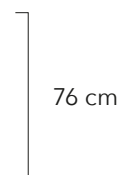

Dimensioni / Size (L/W x A/H x P/D)
165 x 81 x 49,5 cm
5'4.9" x 2'7.8" x 1'7.5"

N° 3 ripiani in vetro
/ N° 3 glass shelves

Kg 80 m³ 0,96

Art. MA-2P + CO-2V

Madia a 4 ante con piedi e cover CO-2V
Esterno stampato in tecno fiber
Collezione Eros e Psiche 2C
/ Sideboards 4 doors MA-2P with feet and cover CO-2V
Printed mortar external
Eros e Psiche 2C Collection

Dimensioni / Size (L/W x A/H x P/D)
220 x 76 x 49,5 cm
7'2.6" x 2'5.9" x 1'7.5"

N° 4 ripiani in vetro
/ N° 4 glass shelves

Kg 105 m³ 1,53

Vista interna / Internal view

Art. MA-1P + CO-1V

Art. MA-2P + CO-2V

Art. MA-4P + PH-2M + RO-1V

Basamento e piedi per madia a 3 e 4 ante
/ 3 or 4 doors sideboard feet and basement

Art. MA-1P

Dimensioni / Size (L/W x A/H x P/D)
165 x 55 x 49,5 cm
5'4.9" x 1'9.7" x 1'7.5"

N° 3 ripiani in vetro
/ N° 3 glass shelves

Art. MA-1P + PH-1M

Art. MA-1P + FO-1C

Art. MA-1P + CO-1V

Art. MA-1P + ME-1V

Art. MA-2P

Dimensioni / Size (L/W x A/H x P/D)
220 x 55 x 49,5 cm
7'2.6" x 1'9.7" x 1'7.5"

N° 4 ripiani in vetro
/ N° 4 glass shelves