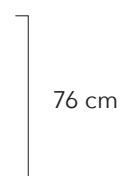

Dimensioni / Size (L/W x A/H x P/D)
165 x 81 x 49,5 cm
5'4.9" x 2'7.8" x 1'7.5"

N° 3 ripiani in vetro
/ N° 3 glass shelves

Kg 80 m³ 0,96

Art. MA-2P + CO-2V

Madia a 4 ante con piedi e cover CO-2V
Esterno stampato in tecno fiber
Collezione Eros e Psiche 2C
/ Sideboards 4 doors MA-2P with feet and cover CO-2V
Printed mortar external
Eros e Psiche 2C Collection

Dimensioni / Size (L/W x A/H x P/D)
220 x 76 x 49,5 cm
7'2.6" x 2'5.9" x 1'7.5"

N° 4 ripiani in vetro
/ N° 4 glass shelves

Kg 105 m³ 1,53

Vista interna / Internal view

Art. MA-1P + CO-1V

Art. MA-2P + CO-2V

Art. MA-4P + PH-2M + RO-1V

Basamento e piedi per madia a 3 e 4 ante
/ 3 or 4 doors sideboard feet and basement

Art. MA-1P

Dimensioni / Size (L/W x A/H x P/D)
165 x 55 x 49,5 cm
5'4.9" x 1'9.7" x 1'7.5"

N° 3 ripiani in vetro
/ N° 3 glass shelves

Art. MA-1P + PH-1M

Art. MA-1P + FO-1C

Art. MA-1P + CO-1V

Art. MA-1P + ME-1V

Art. MA-2P

Dimensioni / Size (L/W x A/H x P/D)
220 x 55 x 49,5 cm
7'2.6" x 1'9.7" x 1'7.5"

N° 4 ripiani in vetro
/ N° 4 glass shelves