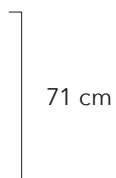

Dimensioni / Size (L/W x A/H x P/D)
165 x 81 x 49,5 cm
5'4.9" x 2'7.8" x 1'7.5"

N° 3 ripiani in vetro
/ N° 3 glass shelves

Kg 80 m³ 0,96

Art. MA-2P + CO-2V

Madia a 4 ante con piedi e cover CO-2V
Esterno stampato in tecno fiber
Collezione Eros e Psiche 2C
/ Sideboards 4 doors MA-2P with feet and cover CO-2V
Printed mortar external
Eros e Psiche 2C Collection

Dimensioni / Size (L/W x A/H x P/D)
220 x 76 x 49,5 cm
7'2.6" x 2'5.9" x 1'7.5"

N° 4 ripiani in vetro
/ N° 4 glass shelves

Kg 105 m³ 1,53

Vista interna / Internal view

Art. MA-1P + CO-1V

Art. MA-2P + CO-2V

Art. MA-4P + PH-2M + RO-1V

Basamento e piedi per madia a 3 e 4 ante
/ 3 or 4 doors sideboard feet and basement

Art. MA-1P

Dimensioni / Size (L/W x A/H x P/D)
165 x 55 x 49,5 cm
5'4.9" x 1'9.7" x 1'7.5"

N° 3 ripiani in vetro
/ N° 3 glass shelves

Art. MA-1P + PH-1M

Art. MA-1P + FO-1C

Art. MA-1P + CO-1V

Art. MA-1P + ME-1V

Art. MA-2P

Dimensioni / Size (L/W x A/H x P/D)
220 x 55 x 49,5 cm
7'2.6" x 1'9.7" x 1'7.5"

N° 4 ripiani in vetro
/ N° 4 glass shelves