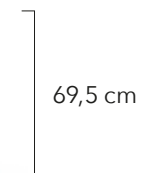

Dimensioni / Size (L/W x A/H x P/D)
165 x 81 x 49,5 cm
5'4.9" x 2'7.8" x 1'7.5"

N° 3 ripiani in vetro
/ N° 3 glass shelves

Kg 80 m³ 0,96

Art. MA-2P + CO-2V

Madia a 4 ante con piedi e cover CO-2V
Esterno stampato in tecno fiber
Collezione Eros e Psiche 2C
/ Sideboards 4 doors MA-2P with feet and cover CO-2V
Printed mortar external
Eros e Psiche 2C Collection

Dimensioni / Size (L/W x A/H x P/D)
220 x 76 x 49,5 cm
7'2.6" x 2'5.9" x 1'7.5"

N° 4 ripiani in vetro
/ N° 4 glass shelves

Kg 105 m³ 1,53

Vista interna / Internal view

Art. MA-1P + CO-1V

Art. MA-2P + CO-2V

Art. MA-4P + PH-2M + RO-1V

Basamento e piedi per madia a 3 e 4 ante
/ 3 or 4 doors sideboard feet and basement

Art. MA-1P

Dimensioni / Size (L/W x A/H x P/D)
165 x 55 x 49,5 cm
5'4.9" x 1'9.7" x 1'7.5"

N° 3 ripiani in vetro
/ N° 3 glass shelves

Art. MA-1P + PH-1M

Art. MA-1P + FO-1C

Art. MA-1P + CO-1V

Art. MA-1P + ME-1V

Art. MA-2P

Dimensioni / Size (L/W x A/H x P/D)
220 x 55 x 49,5 cm
7'2.6" x 1'9.7" x 1'7.5"

N° 4 ripiani in vetro
/ N° 4 glass shelves