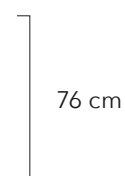

Art. MA-2P + CO-2V