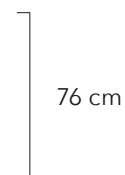

Art. MA-2P + FO-2C