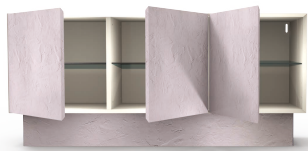

/ Sideboards 3 and 4 doors made with mdf structure, with matte lacquered interior. Structure with 45° inclined edge. External finish and doors: matte lacquered, matte lacquered and printed mortar, covered with glass fiber printed fabric, directly printed with glossy lacquer with extra-gloss finish. Protective finish: non-toxic opaque and extra-gloss. Including hardware for push pull.

Dimensioni / Size (L/W x A/H x P/D)
165 x 81 x 49,5 cm
5'4.9" x 2'7.8" x 1'7.5"

N° 3 ripiani in vetro
/ N° 3 glass shelves

Kg 80 m³ 0,96

Art. MA-2P + CO-2V

Madia a 4 ante con piedi e cover CO-2V
Esterno stampato in tecno fiber
Collezione Eros e Psiche 2C
/ Sideboards 4 doors MA-2P with feet and cover CO-2V
Printed mortar external
Eros e Psiche 2C Collection

Dimensioni / Size (L/W x A/H x P/D)
220 x 76 x 49,5 cm
7'2.6" x 2'5.9" x 1'7.5"

N° 4 ripiani in vetro
/ N° 4 glass shelves

Kg 105 m³ 1,53

Vista interna / Internal view

Art. MA-1P + CO-1V

Art. MA-2P + CO-2V

Maniglie per madia / Handles for sideboard

Maniglie in metallo lavorate a mano con finitura colori: oro e nickel. Utilizzabili esclusivamente per madia MA-1P, MA-2P, MA-3P, MA-4P e credenza CR-1A. Possibilità di inserimento di n°1 maniglia per singola anta.