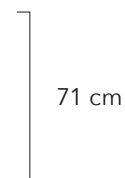

Dimensioni / Size (L/W x A/H x P/D)
165 x 81 x 49,5 cm
5'4.9" x 2'7.8" x 1'7.5"

N° 3 ripiani in vetro
/ N° 3 glass shelves

Kg 80 m³ 0,96

Art. MA-2P + CO-2V

Madia a 4 ante con piedi e cover CO-2V
Esterno stampato in tecno fiber
Collezione Eros e Psiche 2C
/ Sideboards 4 doors MA-2P with feet and cover CO-2V
Printed mortar external
Eros e Psiche 2C Collection

Dimensioni / Size (L/W x A/H x P/D)
220 x 76 x 49,5 cm
7'2.6" x 2'5.9" x 1'7.5"

N° 4 ripiani in vetro
/ N° 4 glass shelves

Kg 105 m³ 1,53

Vista interna / Internal view

Art. MA-1P + CO-1V

Art. MA-2P + CO-2V

Art. MA-4P + PH-2M + RO-1V

Basamento e piedi per madia a 3 e 4 ante
/ 3 or 4 doors sideboard feet and basement

Art. MA-1P

Dimensioni / Size (L/W x A/H x P/D)
165 x 55 x 49,5 cm
5'4.9" x 1'9.7" x 1'7.5"

N° 3 ripiani in vetro
/ N° 3 glass shelves

Art. MA-1P + PH-1M

Art. MA-1P + FO-1C

Art. MA-1P + CO-1V

Art. MA-1P + ME-1V

Art. MA-2P

Dimensioni / Size (L/W x A/H x P/D)
220 x 55 x 49,5 cm
7'2.6" x 1'9.7" x 1'7.5"

N° 4 ripiani in vetro
/ N° 4 glass shelves