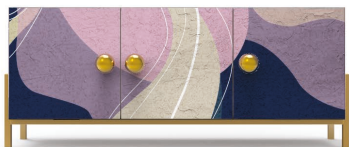

Art. MA-1P + PH-1M + RO-1V