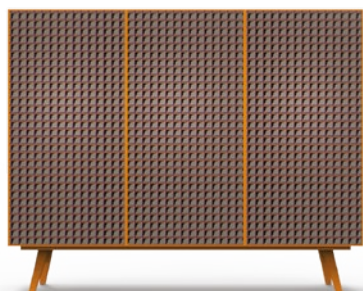

Art. CB-1806+DD-180

+ (BASAMENTO INTERO/WHOLE PEDESTAL) DD-180

Esterno laccato Mostarda
Frontali stampati in Tecno Fiber
Collezione Techno Folk TF1C
/ Lacquered external Mustard
Printed frontals in Tecno Fiber
Techno Folk 1C Collection

Dimensioni / Size (L/W x A/H x P/D)
180 x 144 x 45 cm
5'10.9" x 4'8.6" x 1'5.7"

Kg 176 m³ 1,55