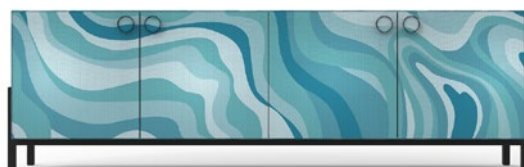

Mod. SHARP

MADIE / SIDEBARDS

Maniglie per madia / Handles for sideboard

Maniglie in metallo lavorate a mano con finitura colori: oro e nickel. Utilizzabili esclusivamente per madia MA-1P, MA-2P, MA-3P, MA-4P e credenza CR-1A. Possibilità di inserimento di n°1 maniglia per singola anta.

/ Metal handles handmade with finish colors: gold and nickel. Can only be used for MA-1P, MA-2P, MA-3P, MA-4P and CR-1A sideboard. Possibility of inserting n°1 handle for single door.

Art. MA-1P + PH-1M + RO-1V

Art. MA-4P + PH-2M + RO-1V