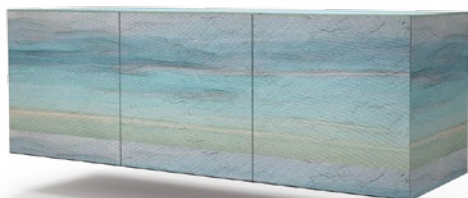

Mod. SHARP

MADIE PENSILI / HUNG SIDEBOARDS