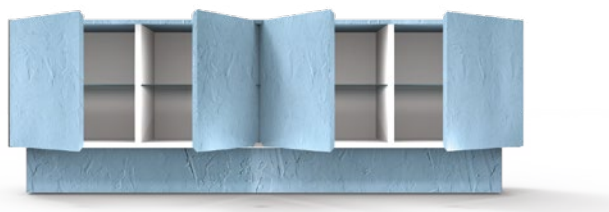

/ Sideboards 3 and 4 doors made with mdf structure, with matte lacquered interior. Structure with 45° inclined edge. External finish and doors: matte lacquered, matte lacquered and printed mortar, covered with glass fiber printed fabric, directly printed with glossy lacquer with extra-gloss finish. Protective finish: non-toxic opaque and extra-gloss. Including hardware for push pull.

Dimensioni / Size (L/W x A/H x P/D)
220 x 76 x 49,5 cm
7'2.6" x 2'5.9" x 1'7.5"

N° 4 ripiani in vetro
/ N° 4 glass shelves

Kg 105 m³ 1,53

Vista interna
/ Internal view

Art. MA-1P + CO-1V

Art. MA-2P + CO-2V

Mod. SHARP

MADIE / SIDEBARDS

Maniglie per madia / Handles for sideboard

Maniglie in metallo lavorate a mano con finitura colori: oro e nickel. Utilizzabili esclusivamente per madia MA-1P, MA-2P, MA-3P, MA-4P e credenza CR-1A. Possibilità di inserimento di n°1 maniglia per singola anta.