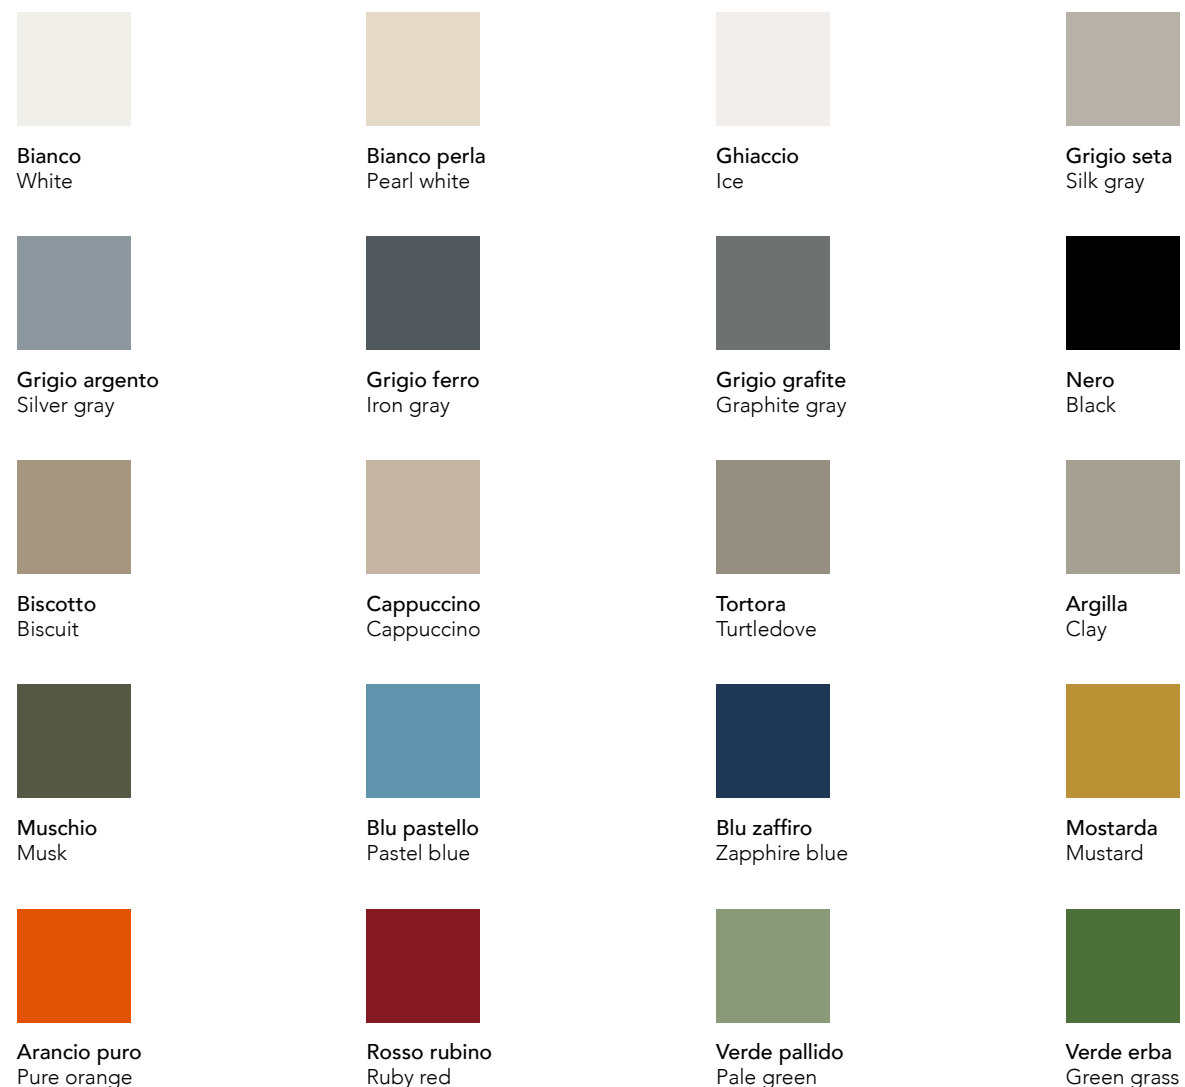

/ The Capsule Collection was born from careful and in-depth research of the stylistic trends and contains 16 graphics, divided into 4 main collections (Vision Superb, Eros e Psiche, Tecno Folk e Rx Nuance), each declined in 3 color variant.

FINITURE SUPERFICIALI / SURFACE FINISHES

Stampa digitale su Tecno Fiber
/ Digital print on Tecno Fiber

FINITURE CROMATICHE / CHROMATIC FINISHES

LACCATURE OPACHE

FINITURA TOP

Top in Mineralmarmo® con
lavabo incorporato o ripiano in
Ocritch® bianco opaco
/ Mineralmarmo® top with built-
in washbasin or shelf in matt
white Ocritch®