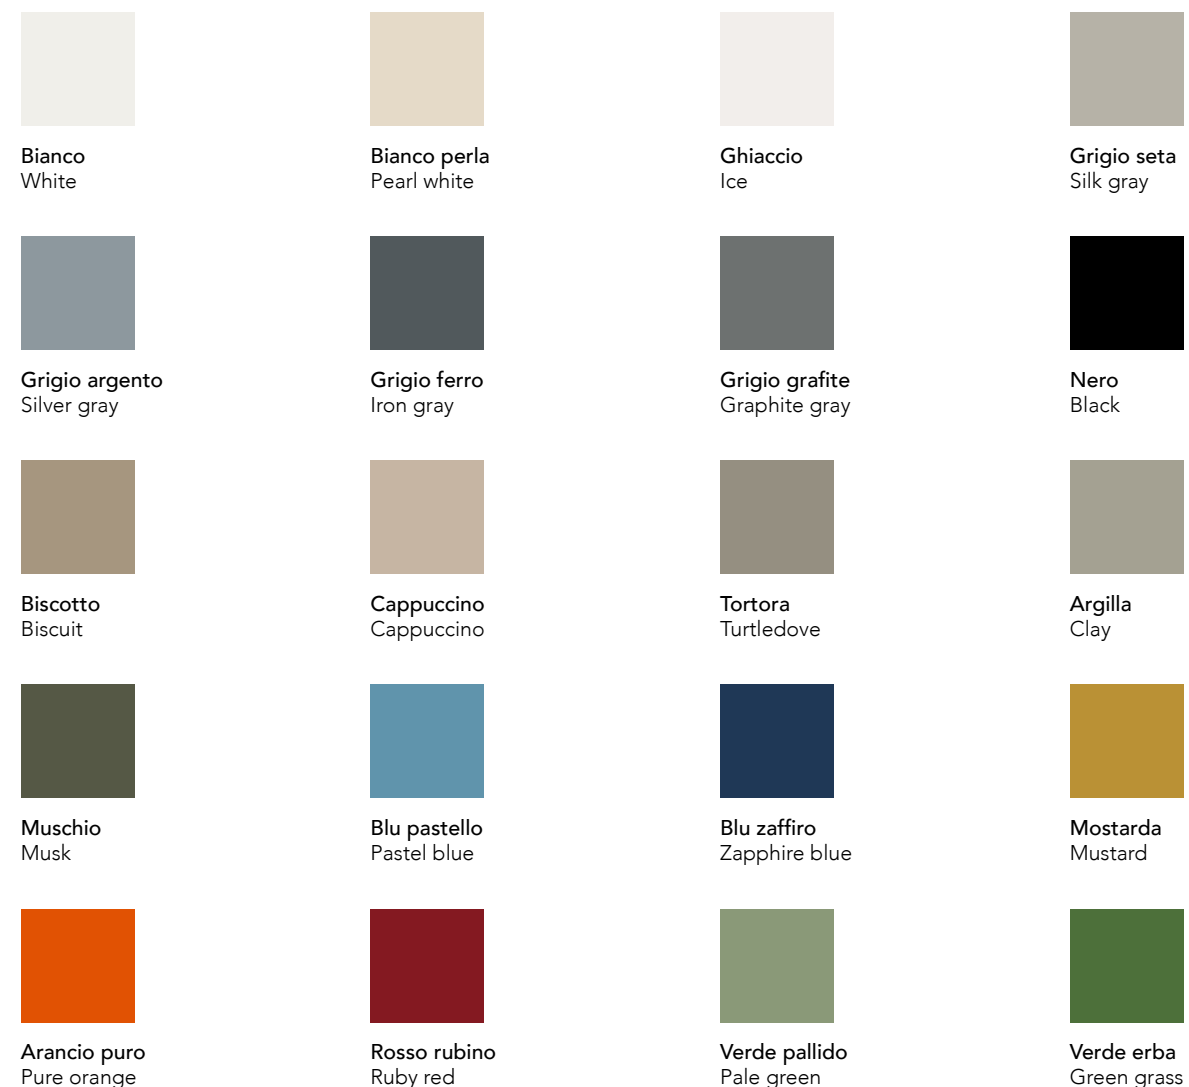

VS3A (ME-04, ME-05), VS4C (ME-06)

GRAFICHE

La Capsule Collection nasce da una ricerca attenta e approfondita delle tendenze stilistiche del momento e racchiude le 16 grafiche, divise in 4 collezioni principali (Vision Superb, Eros e Psiche, Tecno Folk e Rx Nuance), ognuna declinata in 3 varianti colore.

/ The Capsule Collection was born from careful and in-depth research of the stylistic trends and contains 16 graphics, divided into 4 main collections (Vision Superb, Eros e Psiche, Tecno Folk e Rx Nuance), each declined in 3 color variant.

FINITURE CROMATICHE / CHROMATIC FINISHES

FINITURE SUPERFICIALI / SURFACE FINISHES

Vetro stampato
/ Printed glass