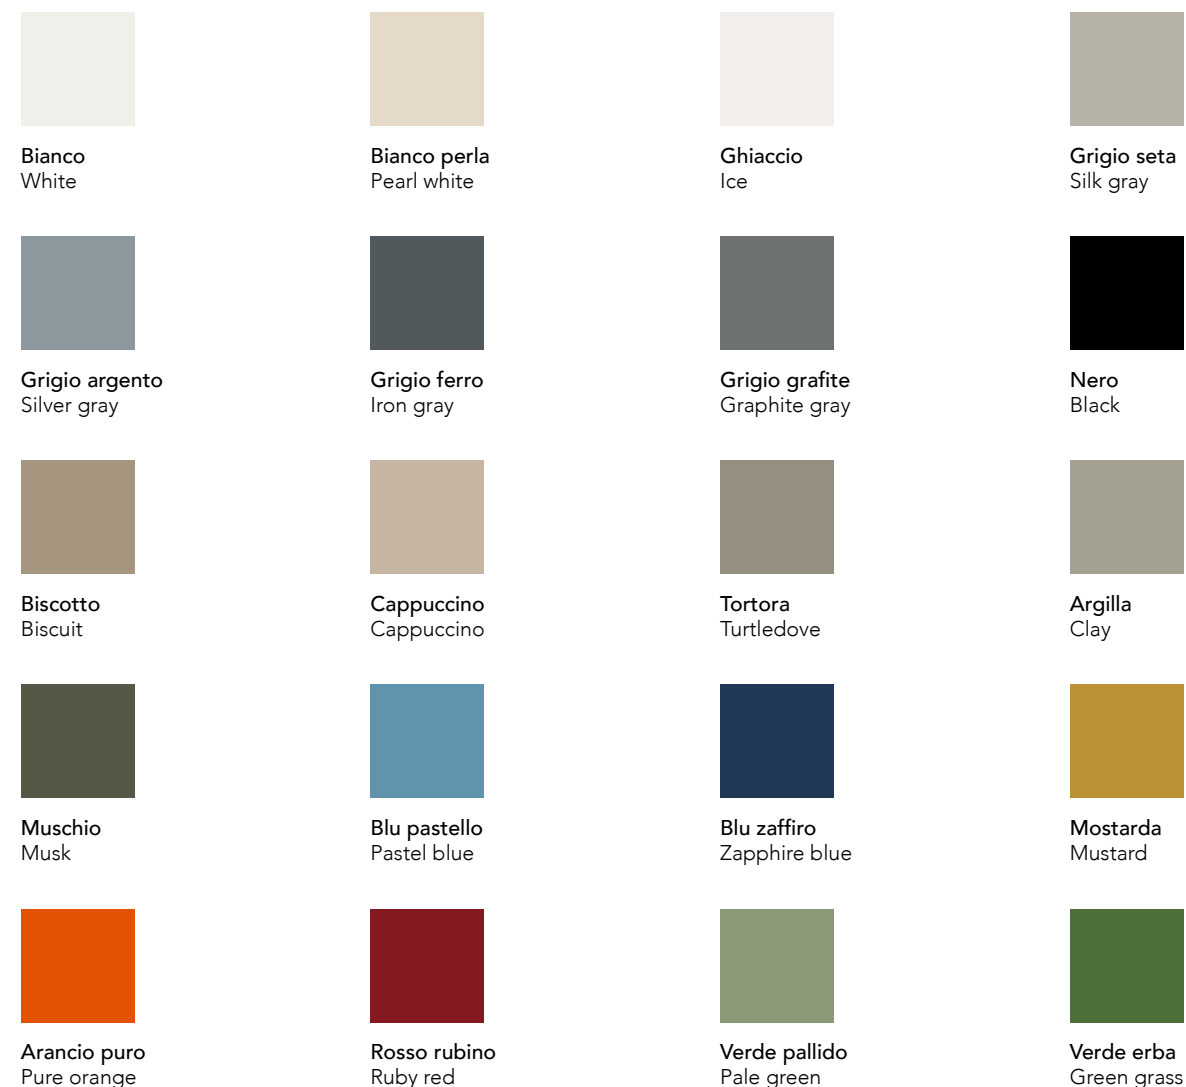

/ The Capsule Collection was born from careful and in-depth research of the stylistic trends and contains 16 graphics, divided into 4 main collections (Vision Superb, Eros e Psiche, Tecno Folk e Rx Nuance), each declined in 3 color variant.

FINITURE SUPERFICIALI / SURFACE FINISHES

Malta laccata
/ Laquered mortar

Malta stampata
/ Printed mortar

Stampa digitale lucida
/ Digital glossy print

FINITURE CROMATICHE / CHROMATIC FINISHES

LACCATURE OPACHE

LACCATURE METALLICHE